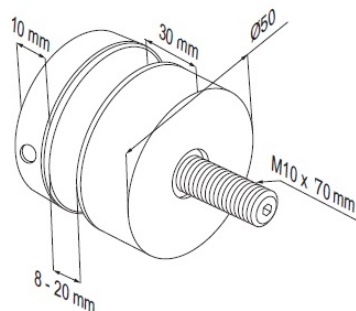

PRODUCT SHEET

Description:

Adjustable Stand-Off Glass Adapter,SS316,Brushed,ø50x30mm,F/ 8-20mm. Glass, W/M10x70mm
Threaded Rod, Drill Hole ø14mm

Item number:

22.10.479-0

Units	Box	Carton	HS Code	Barcode
Pcs.	4	24	8302419000	
				5704866503433